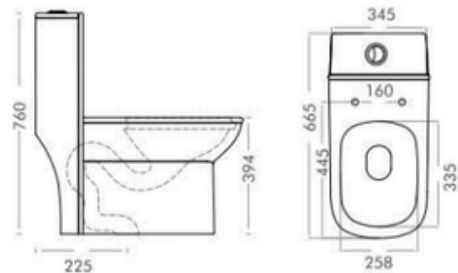

SIPHONIC FLUSHING

DIMENTION:
L620 W355 H755

S-TRAP :
225 MM/300 MM

GLOSSY 

**EXOTIC ONE PC
SIPHONIC - 21017**

SIPHONIC FLUSHING

DIMENTION:
L660 W369 H740

S-TRAP :
225 MM / 300 MM

SIPHONIC FLUSHING

DIMENTION:
L645 W355 H730

S-TRAP :
225 MM/300 MM

GLOSSY ●

ATHOS ONE PC - 21014

SIPHONIC FLUSHING

DIMENTION:
L665 W345 H760

S-TRAP :
225 MM

HEXA ONE PC - 21013

SIPHONIC FLUSHING

DIMENTION:
L670 W360 H750

S-TRAP :
225 MM / 300 MM

GLOSSY 

VITALITY OF NATURE

CRAFTED TO EXCEED YOUR
EXPECTATION DELIVERING
UNPARALLELED PERFORMANCE.

**SENIO
WALL HUNG - 11005**

**MARS
WALL HUNG - 11010**

DIMENSION:
L530 W340 H355

P-TRAP :
ROUGH IN 230 MM

GLOSSY 

**EVA
WALL HUNG - 11012**

DIMENSION:
L500 W345 H370

P-TRAP :
ROUGH IN 230 MM

GLOSSY 