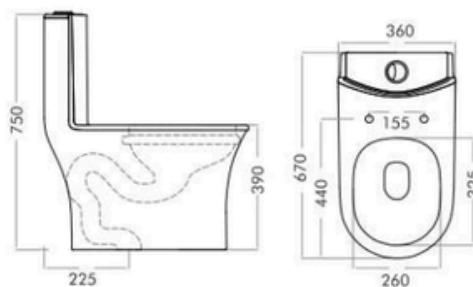

SIPHONIC FLUSHING

DIMENTION:
L645 W355 H730

S-TRAP :
225 MM/300 MM

GLOSSY ●

ATHOS ONE PC - 21014

SIPHONIC FLUSHING

DIMENTION:
L665 W345 H760

S-TRAP :
225 MM

HEXA ONE PC - 21013

SIPHONIC FLUSHING

DIMENTION:
L670 W360 H750

S-TRAP :
225 MM / 300 MM

GLOSSY 

VITALITY OF NATURE

CRAFTED TO EXCEED YOUR
EXPECTATION DELIVERING
UNPARALLELED PERFORMANCE.

**SENIO
WALL HUNG - 11005**

DIMENSION:
L535 W360 H345

P-TRAP :
ROUGH IN 230 MM

Integrated
Jet Spray

GLOSSY 

**DELOS
WALL HUNG - 11004**

DIMENTION:
L520 W365 H340

P-TRAP :
ROUGH IN 230 MM

GLOSSY 

**MARS
WALL HUNG - 11010**

DIMENSION:
L530 W340 H355

P-TRAP :
ROUGH IN 230 MM

GLOSSY 

**EVA
WALL HUNG - 11012**

DIMENSION:
L500 W345 H370

P-TRAP :
ROUGH IN 230 MM

GLOSSY 