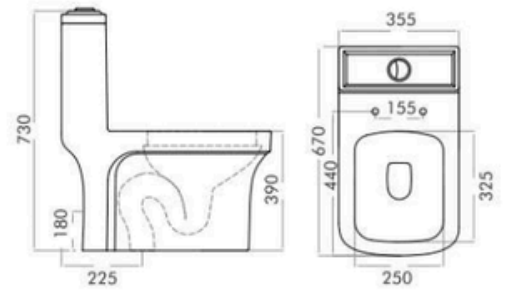

WASHDOWN FLUSHING

DIMENTION:
L670 W355 H730

S-TRAP :
225 MM/300 MM

GLOSSY

MATT

TORO ONE PC - 21007

WASHDOWN FLUSHING

DIMENTION:
L690 W380 H750

WASHDOWN FLUSHING

DIMENTION:
L650 W350 H730

S-TRAP :
225 MM/300 MM /100 MM
P TRAP : 180 MM

GLOSSY   
MATT     

**CRYSTAL
ONE PC - 21008**

WASHDOWN FLUSHING

DIMENTION:
L680 W360 H740

S-TRAP :
225 MM / 100 MM/P TRAP : 180MM

SIPHONIC FLUSHING

DIMENTION:
L620 W355 H755

S-TRAP :
225 MM/300 MM

GLOSSY 

**EXOTIC ONE PC
SIPHONIC - 21017**

SIPHONIC FLUSHING

DIMENTION:
L660 W369 H740

S-TRAP :
225 MM / 300 MM

**MARS
WALL HUNG - 11010**

DIMENSION:
L530 W340 H355

P-TRAP :
ROUGH IN 230 MM

GLOSSY 

**EVA
WALL HUNG - 11012**

DIMENSION:
L500 W345 H370

P-TRAP :
ROUGH IN 230 MM

GLOSSY 