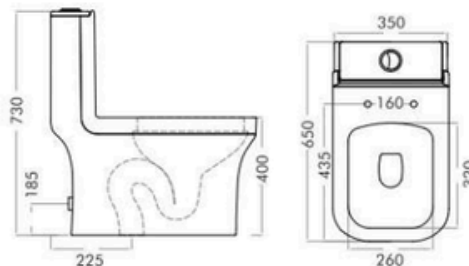

WASHDOWN FLUSHING

DIMENTION:
L670 W355 H730

S-TRAP :
225 MM/300 MM

GLOSSY

MATT

TORO ONE PC - 21007

WASHDOWN FLUSHING

DIMENTION:
L690 W380 H750

S-TRAP:
225 MM

GLOSSY 

ROME ONE PC - 21022

RIMLESS WASHDOWN

DIMENTION:
L650 W350 H730

S-TRAP :
225 MM

GLOSSY   
MATT     

COBIO ONE PC - 21004

WASHDOWN FLUSHING

DIMENTION:
L650 W350 H730

S-TRAP :
225 MM/300 MM /100 MM
P TRAP : 180 MM

GLOSSY   
MATT     

**CRYSTAL
ONE PC - 21008**

WASHDOWN FLUSHING

DIMENTION:
L680 W360 H740

S-TRAP :
225 MM / 100 MM/P TRAP : 180MM

SIPHONIC FLUSHING

DIMENTION:
L620 W355 H755

S-TRAP :
225 MM/300 MM

GLOSSY 

**EXOTIC ONE PC
SIPHONIC - 21017**

SIPHONIC FLUSHING

DIMENTION:
L660 W369 H740

S-TRAP :
225 MM / 300 MM