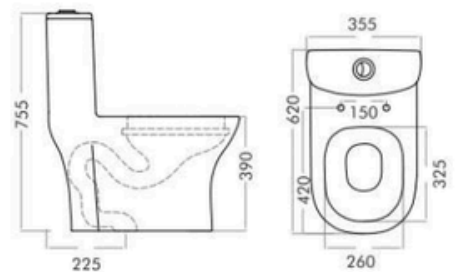

WASHDOWN FLUSHING

DIMENTION:
L650 W350 H730

S-TRAP :
225 MM/300 MM /100 MM
P TRAP : 180 MM

GLOSSY   
MATT     

**CRYSTAL
ONE PC - 21008**

WASHDOWN FLUSHING

DIMENTION:
L680 W360 H740

S-TRAP :
225 MM / 100 MM/P TRAP : 180MM

SIPHONIC FLUSHING

DIMENTION:
L620 W355 H755

S-TRAP :
225 MM/300 MM

GLOSSY 

**EXOTIC ONE PC
SIPHONIC - 21017**

SIPHONIC FLUSHING

DIMENTION:
L660 W369 H740

S-TRAP :
225 MM / 300 MM

SIPHONIC FLUSHING

DIMENTION:
L645 W355 H730

S-TRAP :
225 MM/300 MM

GLOSSY ●

ATHOS ONE PC - 21014

SIPHONIC FLUSHING

DIMENTION:
L665 W345 H760

S-TRAP :
225 MM

**MARS
WALL HUNG - 11010**

DIMENSION:
L530 W340 H355

P-TRAP :
ROUGH IN 230 MM

GLOSSY 

**EVA
WALL HUNG - 11012**

DIMENSION:
L500 W345 H370

P-TRAP :
ROUGH IN 230 MM

GLOSSY 