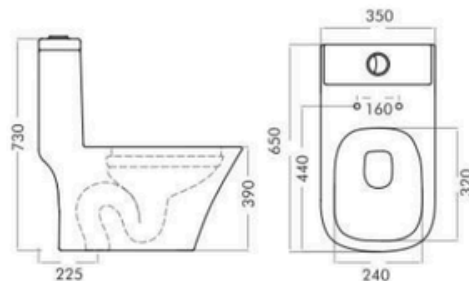

WASHDOWN FLUSHING

DIMENTION:
L670 W355 H730

S-TRAP :
225 MM/300 MM

GLOSSY

MATT

TORO ONE PC - 21007

WASHDOWN FLUSHING

DIMENTION:
L690 W380 H750

S-TRAP:
225 MM

GLOSSY 

ROME ONE PC - 21022

RIMLESS WASHDOWN

DIMENTION:
L650 W350 H730

S-TRAP :
225 MM

GLOSSY   
MATT     

COBIO ONE PC - 21004

WASHDOWN FLUSHING

DIMENTION:
L650 W350 H730

S-TRAP :
225 MM/300 MM /100 MM
P TRAP : 180 MM

GLOSSY   
MATT     

**CRYSTAL
ONE PC - 21008**

WASHDOWN FLUSHING

DIMENTION:
L680 W360 H740

S-TRAP :
225 MM / 100 MM/P TRAP : 180MM

GLOSSY 

CURVE ONE PC - 21028

WASHDOWN FLUSHING

DIMENTION:
L642 W360 H700

S-TRAP :
225MM

GLOSSY 

CUBE ONE PC - 21011

WASHDOWN FLUSHING