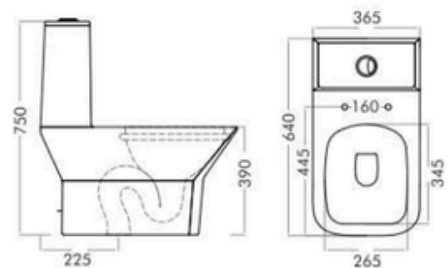

SIPHONIC FLUSHING

DIMENTION:
L620 W355 H755

S-TRAP :
225 MM/300 MM

GLOSSY 

**EXOTIC ONE PC
SIPHONIC - 21017**

SIPHONIC FLUSHING

DIMENTION:
L660 W369 H740

S-TRAP :
225 MM / 300 MM

GLOSSY   

MATT     

**AQUA ONE PC
21020**

SIPHONIC FLUSHING

DIMENTION:
L640 W365 H750

S-TRAP :
225 MM

GLOSSY ●

ASTA ONE PC - 21021

SIPHONIC FLUSHING

DIMENTION:
L645 W355 H730

S-TRAP :
225 MM/300 MM

GLOSSY ●

ATHOS ONE PC - 21014

SIPHONIC FLUSHING

DIMENTION:
L665 W345 H760

S-TRAP :
225 MM

HEXA ONE PC - 21013

SIPHONIC FLUSHING

DIMENTION:
L670 W360 H750

S-TRAP :
225 MM / 300 MM

GLOSSY 

VITALITY OF NATURE

CRAFTED TO EXCEED YOUR
EXPECTATION DELIVERING
UNPARALLELED PERFORMANCE.

**SENIO
WALL HUNG - 11005**