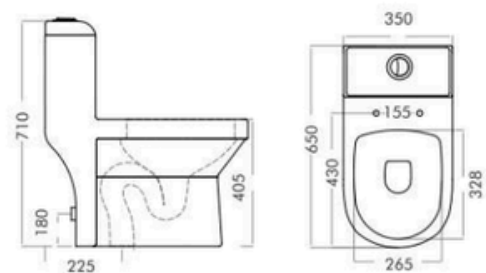

WASHDOWN FLUSHING

DIMENTION:
L650 W350 H730

S-TRAP :
225 MM/300 MM /100 MM
P TRAP : 180 MM

GLOSSY   
MATT     

**CRYSTAL
ONE PC - 21008**

WASHDOWN FLUSHING

DIMENTION:
L680 W360 H740

S-TRAP :
225 MM / 100 MM/P TRAP : 180MM

GLOSSY 

CURVE ONE PC - 21028

WASHDOWN FLUSHING

DIMENTION:
L642 W360 H700

S-TRAP :
225MM

GLOSSY 

CUBE ONE PC - 21011

WASHDOWN FLUSHING

DIMENTION:
L650 W350 H710

S-TRAP :
225 MM/300 MM

GLOSSY 

THE CLEAN AND ELEGANT LIFESTYLE

DEDUCES THE DEEP THOUGHT OF LIFE

Soft Closing Seat Cover

Slow seat cover technology can reduce the noise, collision and breakage of the seat cover when it is closed.

SIPHONIC FLUSHING

DIMENTION:
L620 W355 H755

S-TRAP :
225 MM/300 MM

GLOSSY 

**EXOTIC ONE PC
SIPHONIC - 21017**

SIPHONIC FLUSHING

DIMENTION:
L660 W369 H740

S-TRAP :
225 MM / 300 MM