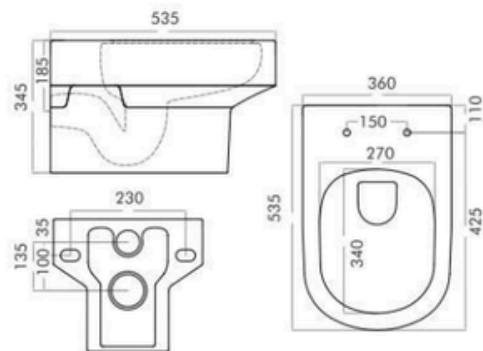

SIPHONIC FLUSHING

DIMENTION:
L645 W355 H730

S-TRAP :
225 MM/300 MM

GLOSSY ●

ATHOS ONE PC - 21014

SIPHONIC FLUSHING

DIMENTION:
L665 W345 H760

S-TRAP :
225 MM

HEXA ONE PC - 21013

SIPHONIC FLUSHING

DIMENTION:
L670 W360 H750

S-TRAP :
225 MM / 300 MM

GLOSSY 

VITALITY OF NATURE

CRAFTED TO EXCEED YOUR
EXPECTATION DELIVERING
UNPARALLELED PERFORMANCE.

**SENIO
WALL HUNG - 11005**

DIMENSION:
L535 W360 H345

P-TRAP :
ROUGH IN 230 MM

Integrated
Jet Spray

GLOSSY 

**DELOS
WALL HUNG - 11004**

DIMENTION:
L520 W365 H340

P-TRAP :
ROUGH IN 230 MM

GLOSSY 

**MARS
WALL HUNG - 11010**

DIMENSION:
L530 W340 H355

P-TRAP :
ROUGH IN 230 MM

GLOSSY 

**EVA
WALL HUNG - 11012**

DIMENSION:
L500 W345 H370

P-TRAP :
ROUGH IN 230 MM

GLOSSY 