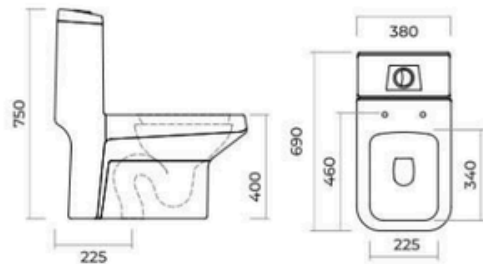

TORO ONE PC - 21007

WASHDOWN FLUSHING

DIMENTION:
L690 W380 H750

S-TRAP:
225 MM

GLOSSY