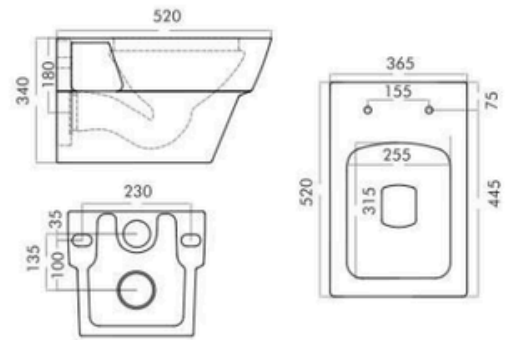

HEXA ONE PC - 21013

SIPHONIC FLUSHING

DIMENTION:
L670 W360 H750

S-TRAP :
225 MM / 300 MM

GLOSSY 

VITALITY OF NATURE

CRAFTED TO EXCEED YOUR
EXPECTATION DELIVERING
UNPARALLELED PERFORMANCE.

**SENIO
WALL HUNG - 11005**

DIMENSION:
L535 W360 H345

P-TRAP :
ROUGH IN 230 MM

Integrated
Jet Spray

GLOSSY 

**DELOS
WALL HUNG - 11004**

DIMENTION:
L520 W365 H340

P-TRAP :
ROUGH IN 230 MM

GLOSSY 

**MARS
WALL HUNG - 11010**

DIMENSION:
L530 W340 H355

P-TRAP :
ROUGH IN 230 MM

GLOSSY 

**EVA
WALL HUNG - 11012**

DIMENSION:
L500 W345 H370

P-TRAP :
ROUGH IN 230 MM

GLOSSY 

**COSIMO
WALL HUNG - 11002**

DIMENSION:
L500 W360 H350

P-TRAP :
ROUGH IN 230 MM

GLOSSY 

+91 88097 89808

**📍 Kalyan East, Pisavli Village, Nandivali Gaon,
Mumbai Maharashtra 421306**

www.oneset.in