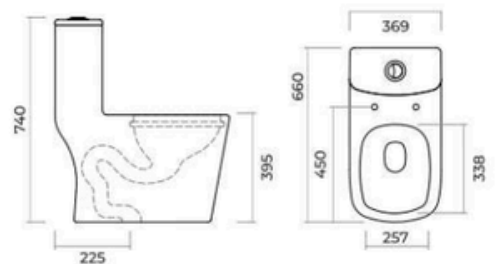

SIPHONIC FLUSHING

DIMENTION:
L620 W355 H755

S-TRAP :
225 MM/300 MM

GLOSSY 

**EXOTIC ONE PC
SIPHONIC - 21017**

SIPHONIC FLUSHING

DIMENTION:
L660 W369 H740

S-TRAP :
225 MM / 300 MM

GLOSSY   

MATT     

**AQUA ONE PC
21020**

SIPHONIC FLUSHING

DIMENTION:
L640 W365 H750

S-TRAP :
225 MM

GLOSSY ●

ASTA ONE PC - 21021

SIPHONIC FLUSHING

DIMENTION:
L645 W355 H730

S-TRAP :
225 MM/300 MM

GLOSSY ●

ATHOS ONE PC - 21014

SIPHONIC FLUSHING

DIMENTION:
L665 W345 H760

S-TRAP :
225 MM