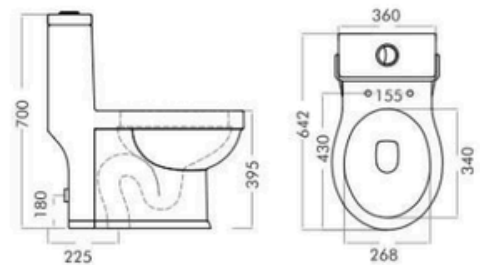

WASHDOWN FLUSHING

DIMENTION:
L650 W350 H730

S-TRAP :
225 MM/300 MM /100 MM
P TRAP : 180 MM

GLOSSY   
MATT     

**CRYSTAL
ONE PC - 21008**

WASHDOWN FLUSHING

DIMENTION:
L680 W360 H740

S-TRAP :
225 MM / 100 MM/P TRAP : 180MM

GLOSSY 

CURVE ONE PC - 21028

WASHDOWN FLUSHING

DIMENTION:
L642 W360 H700

S-TRAP :
225MM

GLOSSY 

CUBE ONE PC - 21011

WASHDOWN FLUSHING

DIMENTION:
L650 W350 H710

S-TRAP :
225 MM/300 MM

GLOSSY 

THE CLEAN AND ELEGANT LIFESTYLE

DEDUCES THE DEEP THOUGHT OF LIFE

Soft Closing Seat Cover

Slow seat cover technology can reduce the noise, collision and breakage of the seat cover when it is closed.

SIPHONIC FLUSHING

DIMENTION:
L620 W355 H755

S-TRAP :
225 MM/300 MM

GLOSSY 

**EXOTIC ONE PC
SIPHONIC - 21017**

SIPHONIC FLUSHING

DIMENTION:
L660 W369 H740

S-TRAP :
225 MM / 300 MM