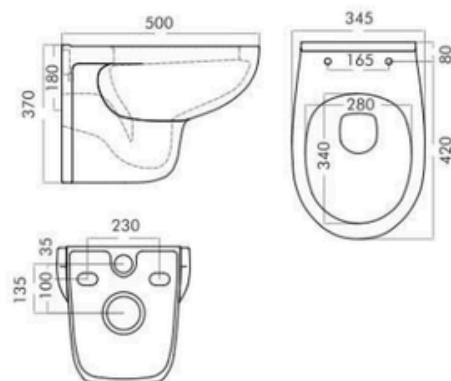

HEXA ONE PC - 21013

SIPHONIC FLUSHING

DIMENTION:
L670 W360 H750

S-TRAP :
225 MM / 300 MM

GLOSSY 

VITALITY OF NATURE

CRAFTED TO EXCEED YOUR
EXPECTATION DELIVERING
UNPARALLELED PERFORMANCE.

**SENIO
WALL HUNG - 11005**

DIMENSION:
L535 W360 H345

P-TRAP :
ROUGH IN 230 MM

Integrated
Jet Spray

GLOSSY 

**DELOS
WALL HUNG - 11004**

DIMENTION:
L520 W365 H340

P-TRAP :
ROUGH IN 230 MM

GLOSSY 

**MARS
WALL HUNG - 11010**

DIMENSION:
L530 W340 H355

P-TRAP :
ROUGH IN 230 MM

GLOSSY 

**EVA
WALL HUNG - 11012**

DIMENSION:
L500 W345 H370

P-TRAP :
ROUGH IN 230 MM

GLOSSY 

**COSIMO
WALL HUNG - 11002**

DIMENSION:
L500 W360 H350

P-TRAP :
ROUGH IN 230 MM

GLOSSY 

+91 88097 89808

**📍 Kalyan East, Pisavli Village, Nandivali Gaon,
Mumbai Maharashtra 421306**

www.oneset.in