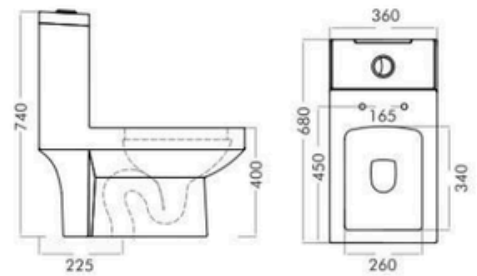

WASHDOWN FLUSHING

DIMENTION:
L650 W350 H730

S-TRAP :
225 MM/300 MM /100 MM
P TRAP : 180 MM

GLOSSY   
MATT     

**CRYSTAL
ONE PC - 21008**

WASHDOWN FLUSHING

DIMENTION:
L680 W360 H740

S-TRAP :
225 MM / 100 MM/P TRAP : 180MM

GLOSSY 

CURVE ONE PC - 21028

WASHDOWN FLUSHING

DIMENTION:
L642 W360 H700

S-TRAP :
225MM

GLOSSY 

CUBE ONE PC - 21011

WASHDOWN FLUSHING

SIPHONIC FLUSHING

DIMENTION:
L620 W355 H755

S-TRAP :
225 MM/300 MM

GLOSSY 

**EXOTIC ONE PC
SIPHONIC - 21017**

SIPHONIC FLUSHING

DIMENTION:
L660 W369 H740

S-TRAP :
225 MM / 300 MM

**MARS
WALL HUNG - 11010**

DIMENSION:
L530 W340 H355

P-TRAP :
ROUGH IN 230 MM

GLOSSY 

**EVA
WALL HUNG - 11012**

DIMENSION:
L500 W345 H370

P-TRAP :
ROUGH IN 230 MM

GLOSSY 