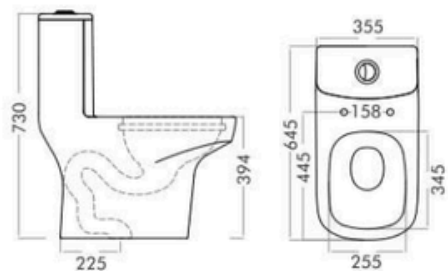

SIPHONIC FLUSHING

DIMENTION:
L620 W355 H755

S-TRAP :
225 MM/300 MM

GLOSSY 

**EXOTIC ONE PC
SIPHONIC - 21017**

SIPHONIC FLUSHING

DIMENTION:
L660 W369 H740

S-TRAP :
225 MM / 300 MM

GLOSSY   

MATT     

**AQUA ONE PC
21020**

SIPHONIC FLUSHING

DIMENTION:
L640 W365 H750

S-TRAP :
225 MM

GLOSSY ●

ASTA ONE PC - 21021

SIPHONIC FLUSHING

DIMENTION:
L645 W355 H730

S-TRAP :
225 MM/300 MM

GLOSSY ●

ATHOS ONE PC - 21014

SIPHONIC FLUSHING

DIMENTION:
L665 W345 H760

S-TRAP :
225 MM

HEXA ONE PC - 21013

SIPHONIC FLUSHING

DIMENTION:
L670 W360 H750

S-TRAP :
225 MM / 300 MM

GLOSSY 

VITALITY OF NATURE

CRAFTED TO EXCEED YOUR
EXPECTATION DELIVERING
UNPARALLELED PERFORMANCE.

**SENIO
WALL HUNG - 11005**