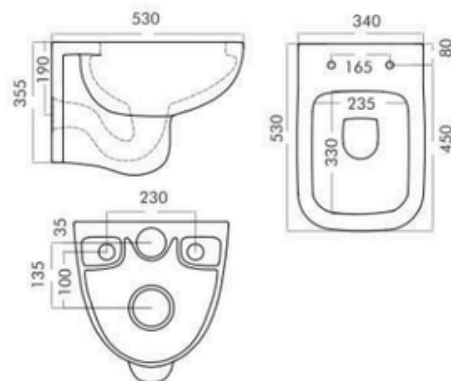

HEXA ONE PC - 21013

SIPHONIC FLUSHING

DIMENTION:
L670 W360 H750

S-TRAP :
225 MM / 300 MM

GLOSSY 

VITALITY OF NATURE

CRAFTED TO EXCEED YOUR
EXPECTATION DELIVERING
UNPARALLELED PERFORMANCE.

**SENIO
WALL HUNG - 11005**

DIMENSION:
L535 W360 H345

P-TRAP :
ROUGH IN 230 MM

Integrated
Jet Spray

GLOSSY 

**DELOS
WALL HUNG - 11004**

DIMENTION:
L520 W365 H340

P-TRAP :
ROUGH IN 230 MM

GLOSSY 

**MARS
WALL HUNG - 11010**

DIMENSION:
L530 W340 H355

P-TRAP :
ROUGH IN 230 MM

GLOSSY 

**EVA
WALL HUNG - 11012**

DIMENSION:
L500 W345 H370

P-TRAP :
ROUGH IN 230 MM

GLOSSY 

**COSIMO
WALL HUNG - 11002**

DIMENSION:
L500 W360 H350

P-TRAP :
ROUGH IN 230 MM

GLOSSY 

+91 88097 89808

**📍 Kalyan East, Pisavli Village, Nandivali Gaon,
Mumbai Maharashtra 421306**

www.oneset.in