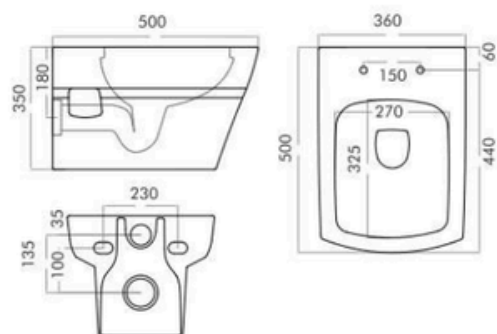

HEXA ONE PC - 21013

SIPHONIC FLUSHING

DIMENTION:
L670 W360 H750

S-TRAP :
225 MM / 300 MM

GLOSSY 

VITALITY OF NATURE

CRAFTED TO EXCEED YOUR
EXPECTATION DELIVERING
UNPARALLELED PERFORMANCE.

**SENIO
WALL HUNG - 11005**

DIMENSION:
L535 W360 H345

P-TRAP :
ROUGH IN 230 MM

Integrated
Jet Spray

GLOSSY 

**DELOS
WALL HUNG - 11004**

DIMENTION:
L520 W365 H340

P-TRAP :
ROUGH IN 230 MM

GLOSSY 

**MARS
WALL HUNG - 11010**

DIMENSION:
L530 W340 H355

P-TRAP :
ROUGH IN 230 MM

GLOSSY 

**EVA
WALL HUNG - 11012**

DIMENSION:
L500 W345 H370

P-TRAP :
ROUGH IN 230 MM

GLOSSY 

**COSIMO
WALL HUNG - 11002**

DIMENSION:
L500 W360 H350

P-TRAP :
ROUGH IN 230 MM

GLOSSY 

+91 88097 89808

**📍 Kalyan East, Pisavli Village, Nandivali Gaon,
Mumbai Maharashtra 421306**

www.oneset.in