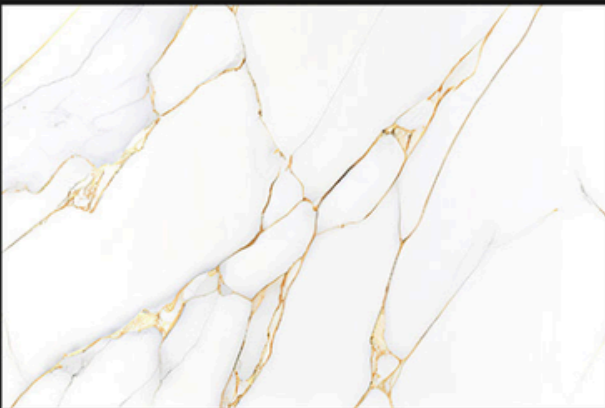

5946-LT

FEATURES

- ECO FRIENDLY
- WALL APPLICATION
- LIGHT DARK CONCEPT
- HD PRINTING